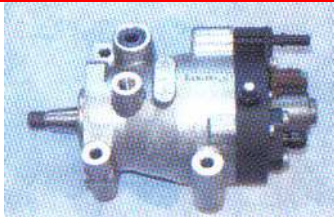

Ratchet adapter 1/2" connection

DX75339 Torque wrench adapter 25

DX75336 Torque wrench adapter 30

DX75321 Torque wrench adapter 50

DX75335

Ribe wrench adapter

PUMP CP2

ITEM	DESCRIPTION
	DX75352 Dynamometric wrench 10/100
	DX75358 Ratchet adapter 1/2" connection
	DX75336 Torque wrench adapter 30

PUMP DELPHI

ITEM	DESCRIPTION
	DX75352 Dynamometric wrench 10/100 DX75353 Dynamometric wrench 2/25
	DX75358 Ratchet adapter 1/2" connection
	DX75339 Torque wrench adapter 25 DX75336 Torque wrench adapter 30 DX75337 Torque wrench adapter 40

PUMP HP2 – HP3

ITEM	DESCRIPTION
	<p style="text-align: center;">DX75352 Dynamometric wrench 10/100</p> <p style="text-align: center;">DX75353 Dynamometric wrench 2/25</p>
	<p style="text-align: center;">DX75358 Ratchet adapter 1/2" connection</p>
	<p style="text-align: center;">DX75311, DX75312, DX75313 Allen wrench inserts 4,5,6</p>
	<p style="text-align: center;">DX75309 Ribe wrench insert 9</p>

PUMP SIEMENS

ITEM	DESCRIPTION
	<p style="text-align: center;">DX75352 Dynamometric wrench 10/100</p> <p style="text-align: center;">DX75353 Dynamometric wrench 2/25</p>
	<p style="text-align: center;">DX75358 Ratchet adapter 1/2" connection</p>
	<p style="text-align: center;">DX75339 Torque wrench adapter 25</p> <p style="text-align: center;">DX75336 Torque wrench adapter 30</p>
	<p style="text-align: center;">DX75306 Female torque adapter 8</p>
	<p style="text-align: center;">DX75367 Open spanner 36</p>