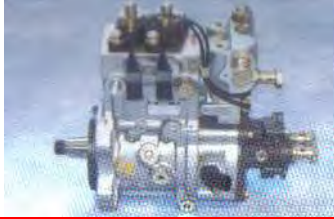

Ratchet adapter 1/2" connection

DX75339 Torque wrench adapter 25

DX75336 Torque wrench adapter 30

DX75321 Torque wrench adapter 50

DX75335

Ribe wrench adapter

PUMP CP2

ITEM	DESCRIPTION
	DX75352 Dynamometric wrench 10/100
	DX75358 Ratchet adapter 1/2" connection
	DX75336 Torque wrench adapter 30

PUMP DELPHI

ITEM	DESCRIPTION
	DX75352 Dynamometric wrench 10/100 DX75353 Dynamometric wrench 2/25
	DX75358 Ratchet adapter 1/2" connection
	DX75339 Torque wrench adapter 25 DX75336 Torque wrench adapter 30 DX75337 Torque wrench adapter 40

PUMP HP2 – HP3

ITEM	DESCRIPTION
	<p style="text-align: center;">DX75352 Dynamometric wrench 10/100</p> <p style="text-align: center;">DX75353 Dynamometric wrench 2/25</p>
	<p style="text-align: center;">DX75358 Ratchet adapter 1/2" connection</p>
	<p style="text-align: center;">DX75311, DX75312, DX75313 Allen wrench inserts 4,5,6</p>
	<p style="text-align: center;">DX75309 Ribe wrench insert 9</p>

PUMP SIEMENS

ITEM	DESCRIPTION
	<p style="text-align: center;">DX75352 Dynamometric wrench 10/100</p> <p style="text-align: center;">DX75353 Dynamometric wrench 2/25</p>
	<p style="text-align: center;">DX75358 Ratchet adapter 1/2" connection</p>
	<p style="text-align: center;">DX75339 Torque wrench adapter 25</p> <p style="text-align: center;">DX75336 Torque wrench adapter 30</p>
	<p style="text-align: center;">DX75306 Female torque adapter 8</p>
	<p style="text-align: center;">DX75367 Open spanner 36</p>