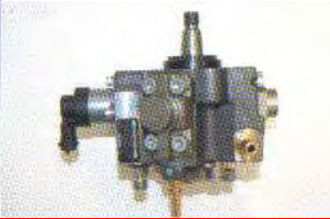

DYNAMOMETRIC WRENCH & CONNECTIONS FOR COMMON RAIL PUMP AND INJECTORS

COD	ITEM	DESCRIPTION
DX75353 Dynamometric wrench size 2/25 DX75352 Dynamometric wrench size 10/100		Dynamometric wrench with male connection size 16mm
DX75358 1/2"		1/2" Ratchet connection with female connection size 16mm
DX75371 size 25 DX75359 size 27 DX75357 size 29 DX75356 size 30 DX75365 size 32 DX75367 size 36		Open spanner with female connection size 16mm
DX75354 size 14 DX75351 size 15 DX75346 size 19 DX75359 size 22		Closed spanner with female connection size 16mm

PUMP APPLICATIONS

PUMP CP1 – CP1 H

ITEM

DESCRIPTION

DX75352

Dynamometric wrench 10/100

DX75358

Ratchet adapter 1/2" connection

PUMP DELPHI

ITEM	DESCRIPTION
	DX75352 Dynamometric wrench 10/100 DX75353 Dynamometric wrench 2/25
	DX75358 Ratchet adapter 1/2" connection
	DX75339 Torque wrench adapter 25 DX75336 Torque wrench adapter 30 DX75337 Torque wrench adapter 40

INJECTORS BOSCH PIEZO

ITEM	DESCRIPTION
	DX75352 Dynamometric wrench 10/100
	DX75351 Closed spanner 15 DX75369 Closed spanner 22 With special adapter DX75317 size15

DYNAMOMETRIC WRENCH & CONNECTIONS FOR PUMP- INJECTORS VOLVO-SCANIA-VW etc..